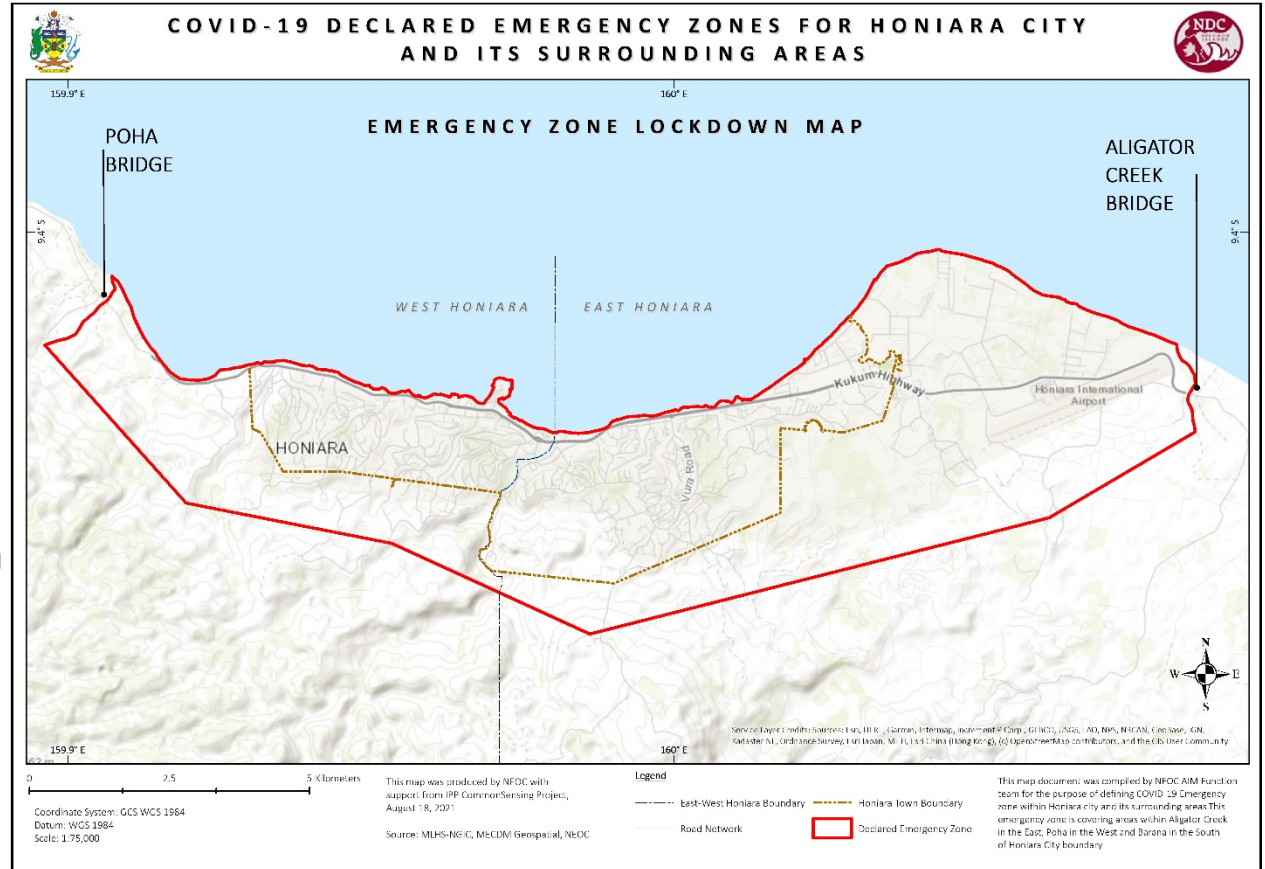

COVID-19 LOCKDOWN

Where is the lockdown?

The lockdown is only for the Declared Emergency Zone, from **Aligator Creek to Poha**

SOLOMON ISLANDS GOVERNMENT

© Oversight Committee for COVID-19
Office of the Prime Minister and Cabinet
Honiara, Solomon Islands
19th August 2021