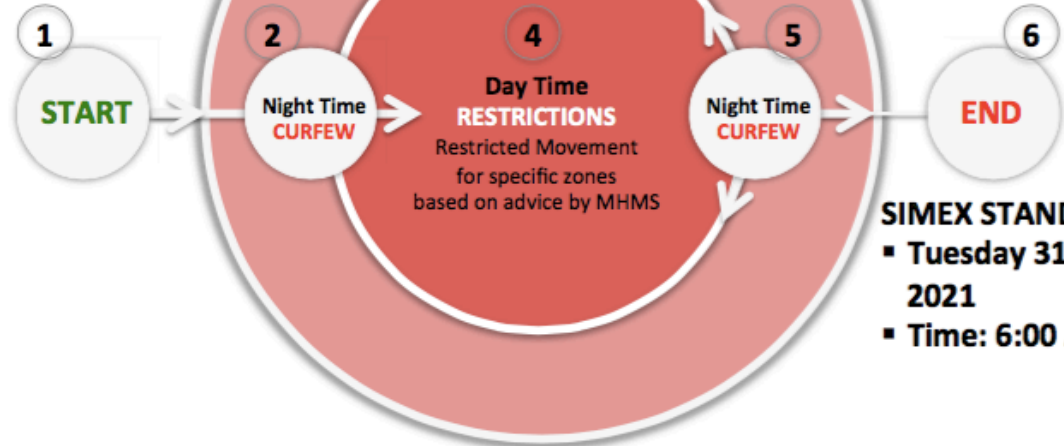

COVID-19 LOCKDOWN

SIMULATED LOCKDOWN – 36 HOURS: EKSASAES AELAN LOKDAON 2021 CONCEPT

When is the lockdown?

The lockdown is proposed for **Sunday 29th to Tuesday 31st August 2021**

YOU & YOUR 36 HOURS LOCKDOWN

SIMEX START

- Date: Sunday 29th August 2021
- Time: 6:00 PM

SIMEX STAND-DOWN

- Tuesday 31st August 2021
- Time: 6:00 AM

SOLOMON ISLANDS
GOVERNMENT

© Oversight Committee for COVID-19
Office of the Prime Minister and Cabinet
Honiara, Solomon Islands
19th August 2021